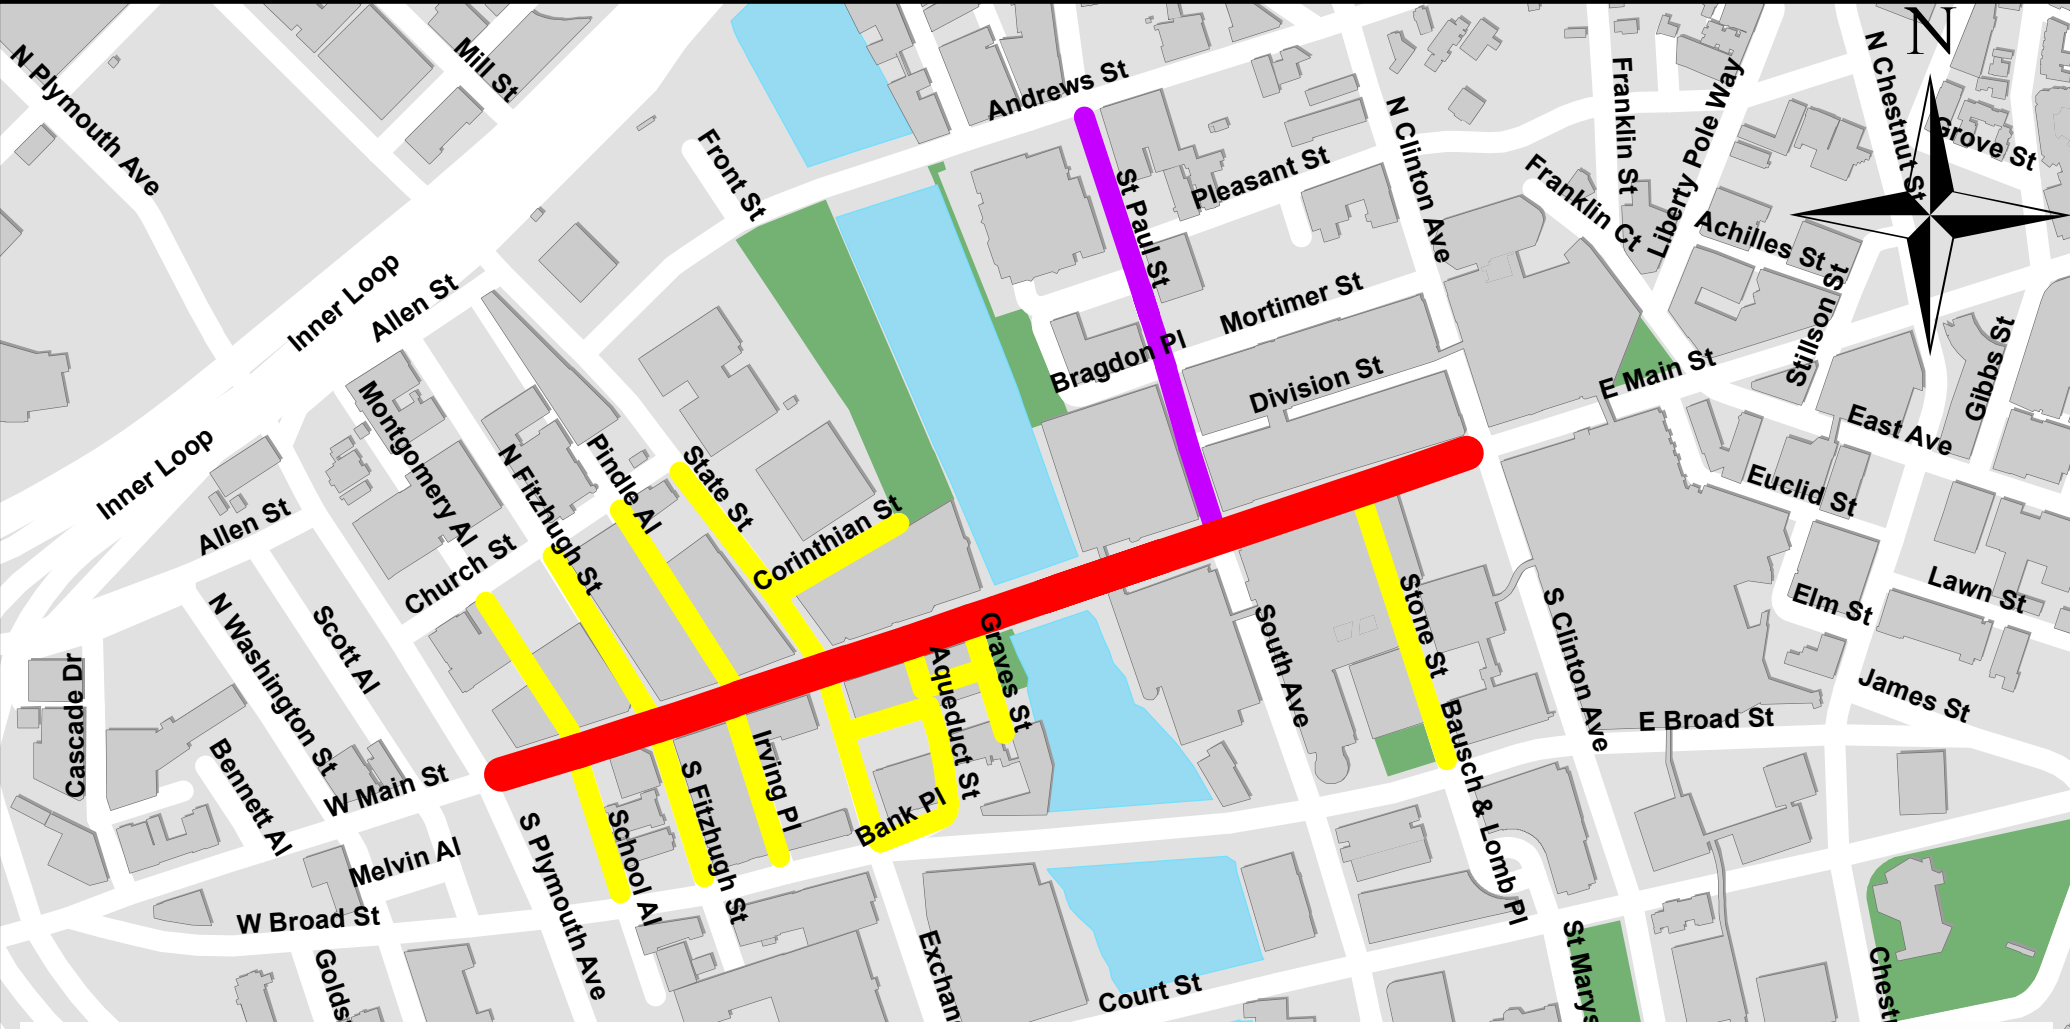

# The Amazing Spider-Man 2 Street Closures

Tuesday, April 30th, 2013

### Primary Street Closure

 Closed to vehicular traffic but open to intermittent pedestrian traffic.

### Intermittent Street Closure

 Drivers will be permitted intermittently. Pedestrians will have access to buildings, parking lots and garages.

### Streets Open to Local Traffic Only

 Police will only allow local vehicles to enter for access to that block's buildings or parking. Vehicles will never be allowed to cross a primary closure from these streets. Open to pedestrian traffic for access to that block's building or parking.