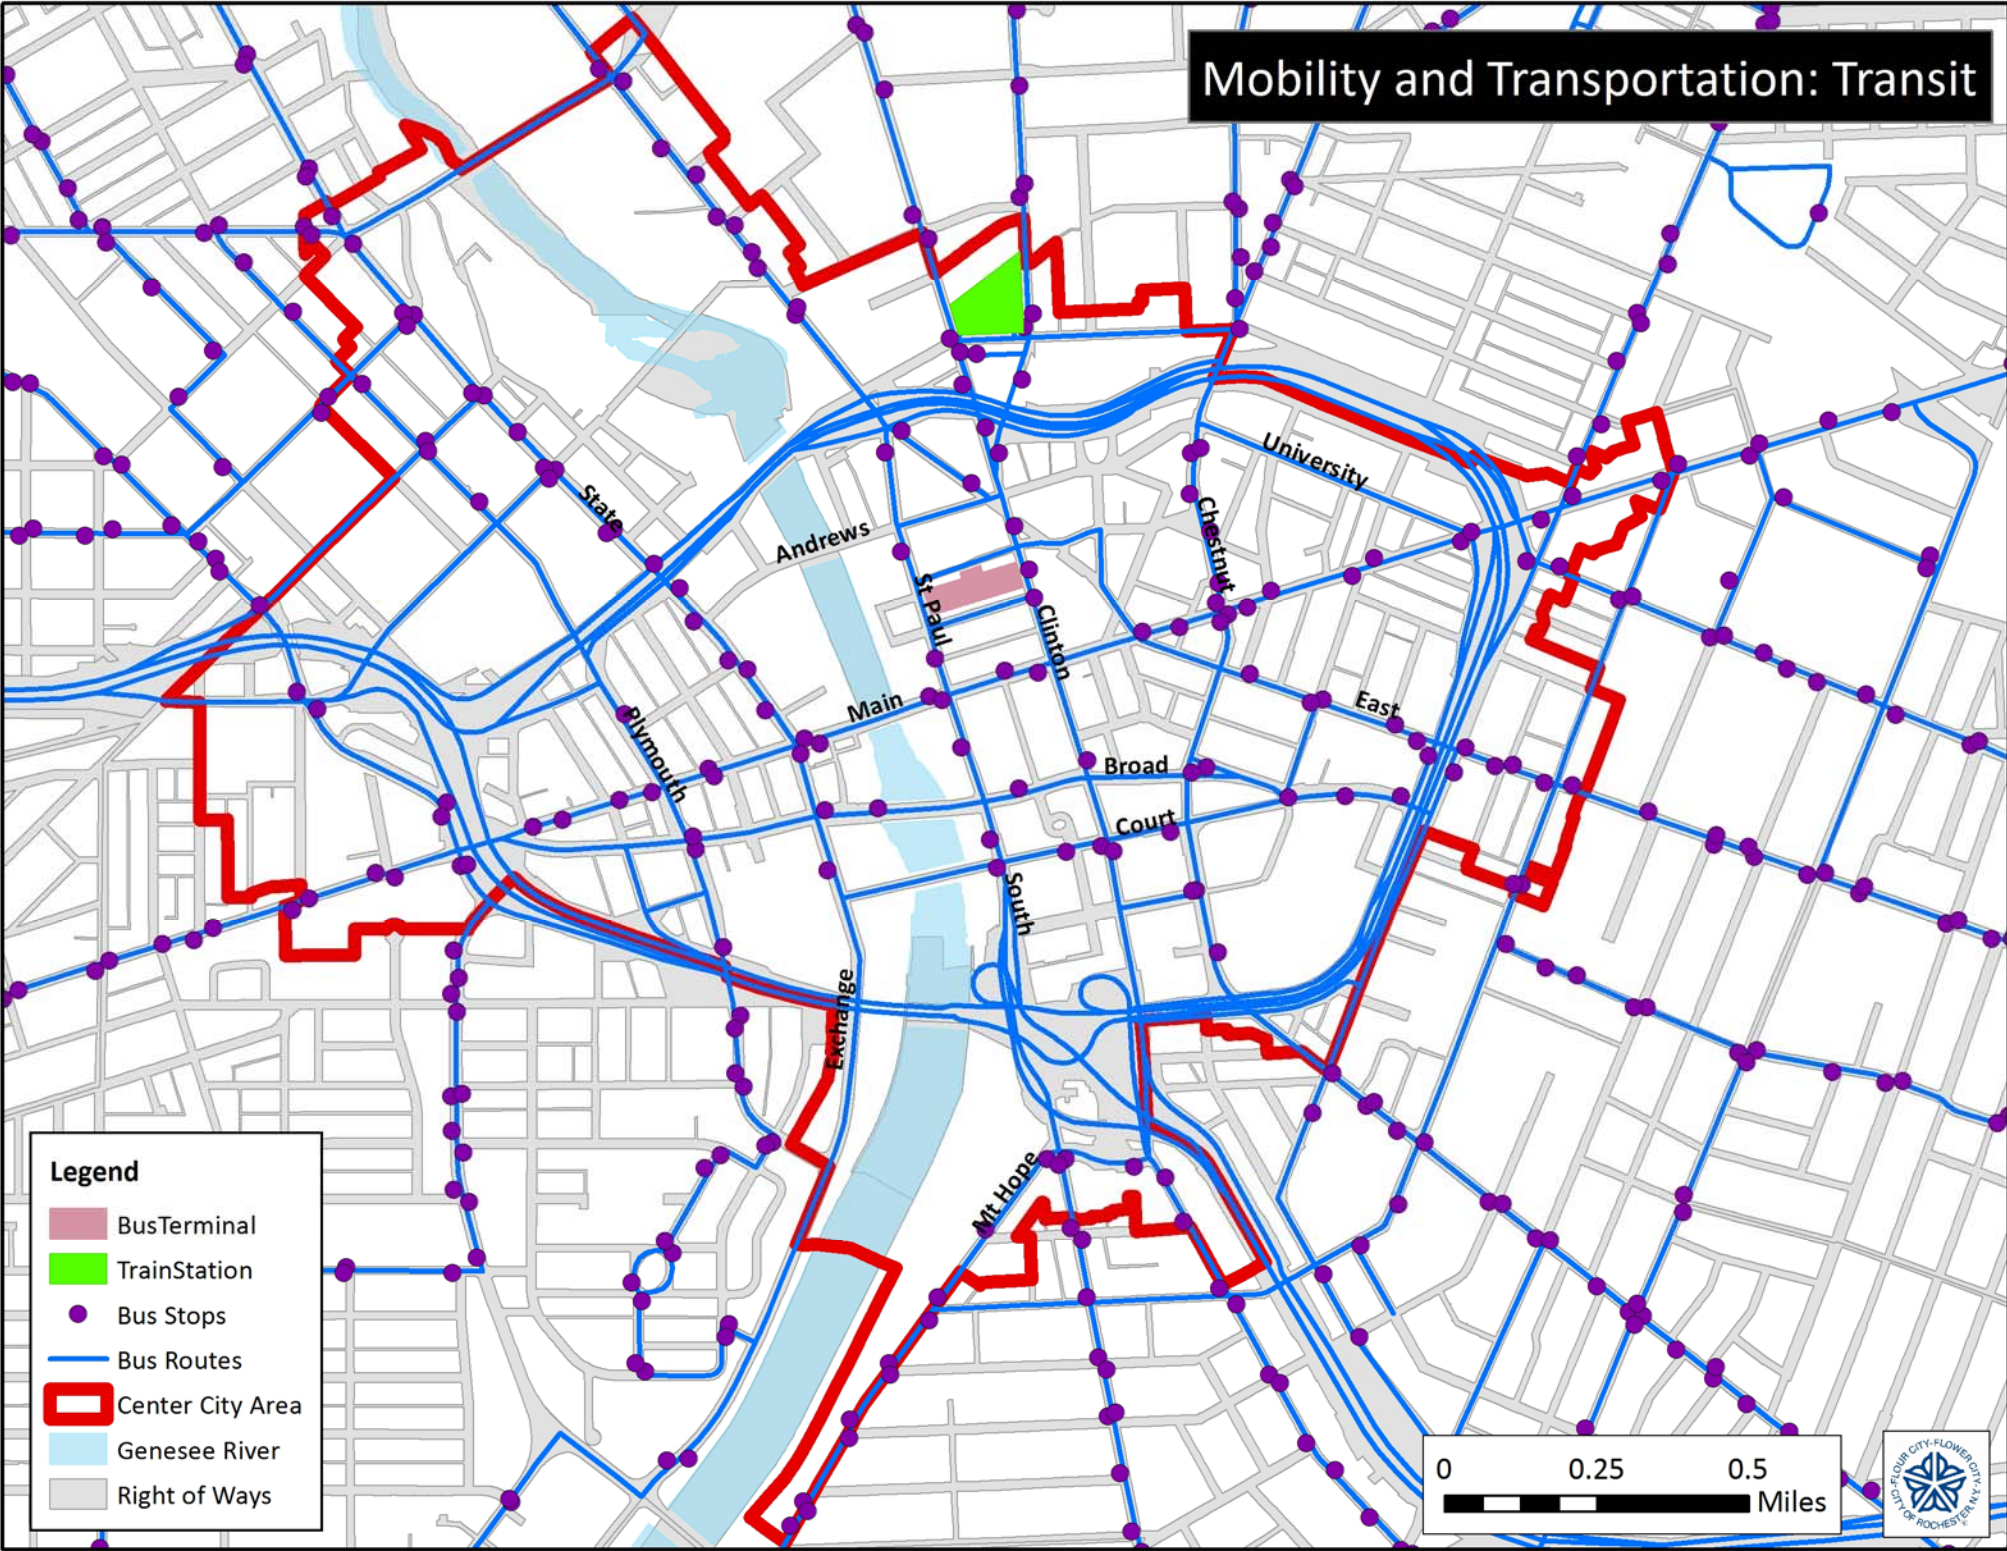

# Mobility and Transportation: Transit

**Legend**

- Bus Terminal
- Train Station
- Bus Stops
- Bus Routes
- Center City Area
- Genesee River
- Right of Ways