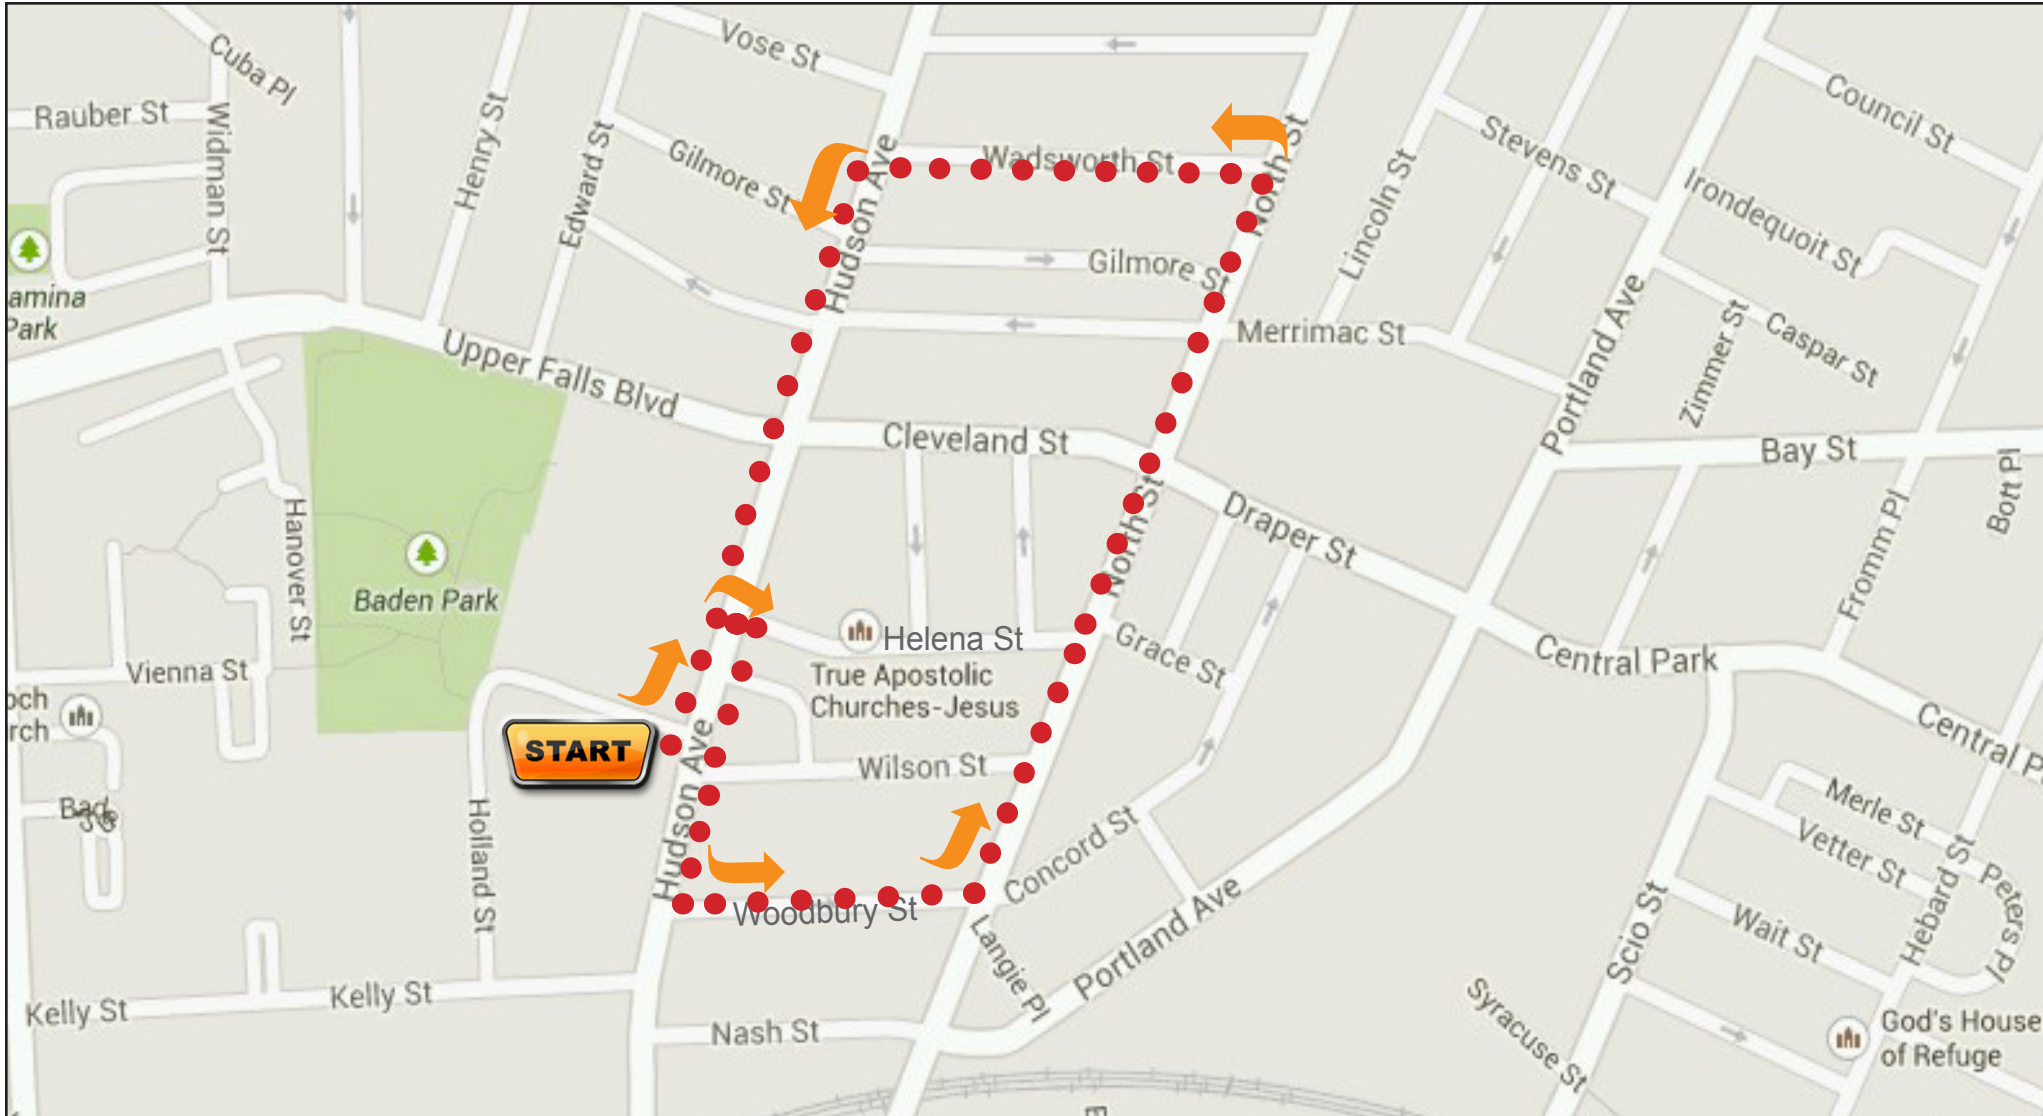

Anthony Jordan

www.cityofrochester.gov/rochesterwalks

CENTER FOR
COMMUNITY HEALTH

This route is approximately a mile long