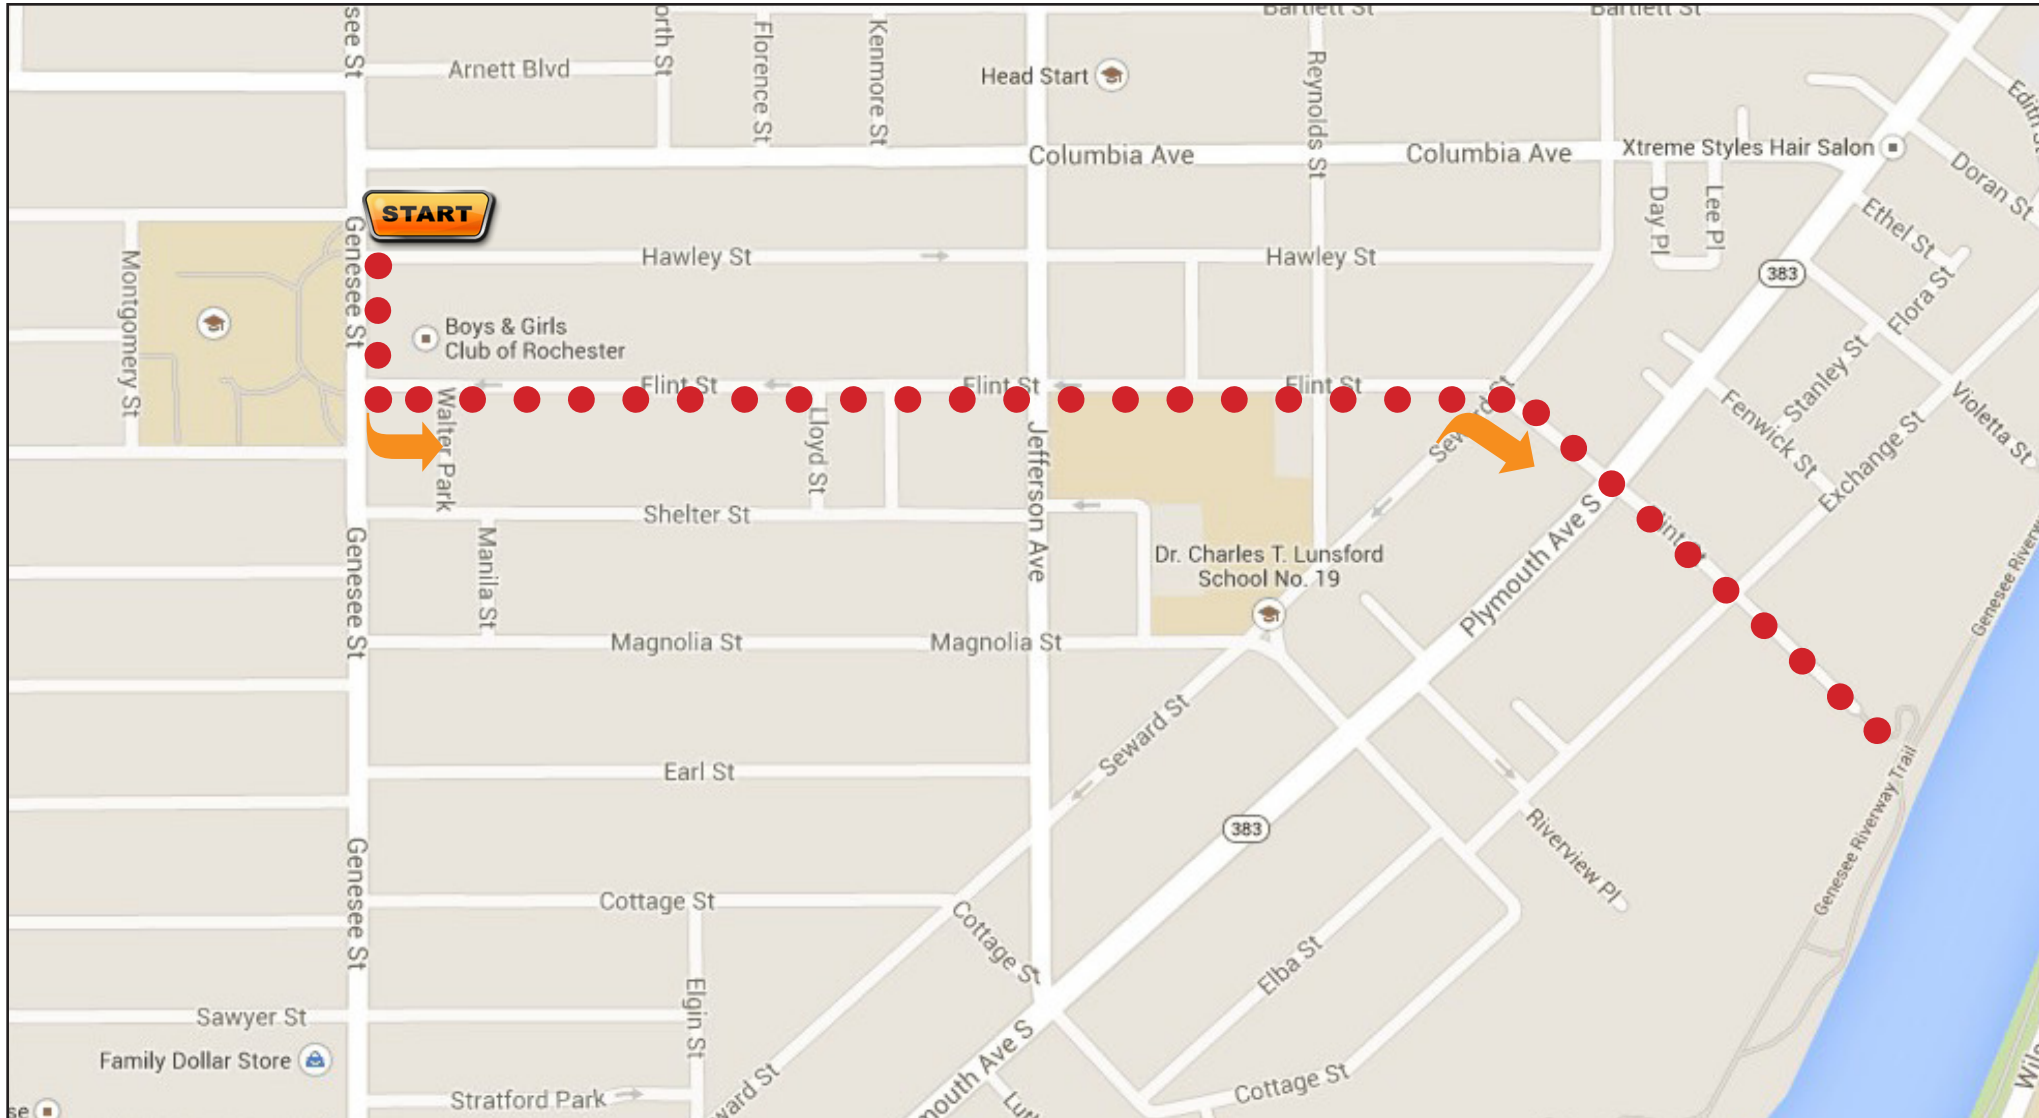

Westside Farmer's Market Walking Route Part I

www.cityofrochester.gov/rochesterwalks

CENTER FOR
COMMUNITY HEALTH

This route is approximately a mile long