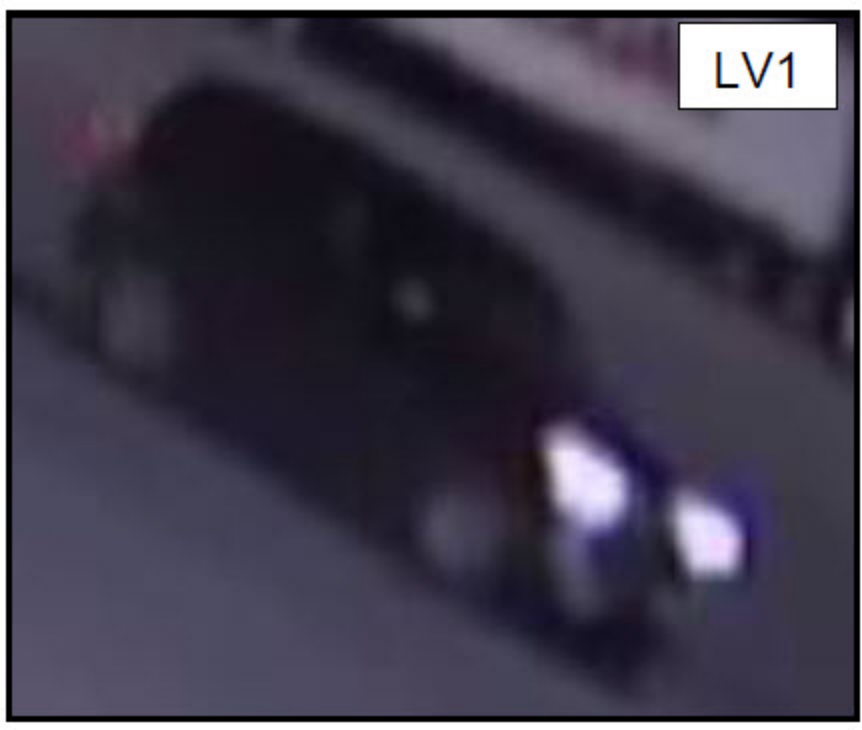

L1

Front

A person wearing a blue hooded sweatshirt and a white face mask is shown from the chest up. They are holding a bright red object, possibly a piece of fabric or a small bag, in front of their chest. The background is a plain, light-colored wall. The image is framed by a black border.

L18

L19

L20

LV1

LV2

LV3

LV4

LV5

The image is a low-resolution, dark, and blurry photograph of a vehicle, likely a truck or bus, viewed from a side profile. The vehicle is dark in color, and its features are indistinct due to the low quality and lighting. In the top right corner, there is a white rectangular box with a black border containing the text 'LV7' in a blue, sans-serif font. The background is a dark, mottled grey with some faint, out-of-focus light spots.