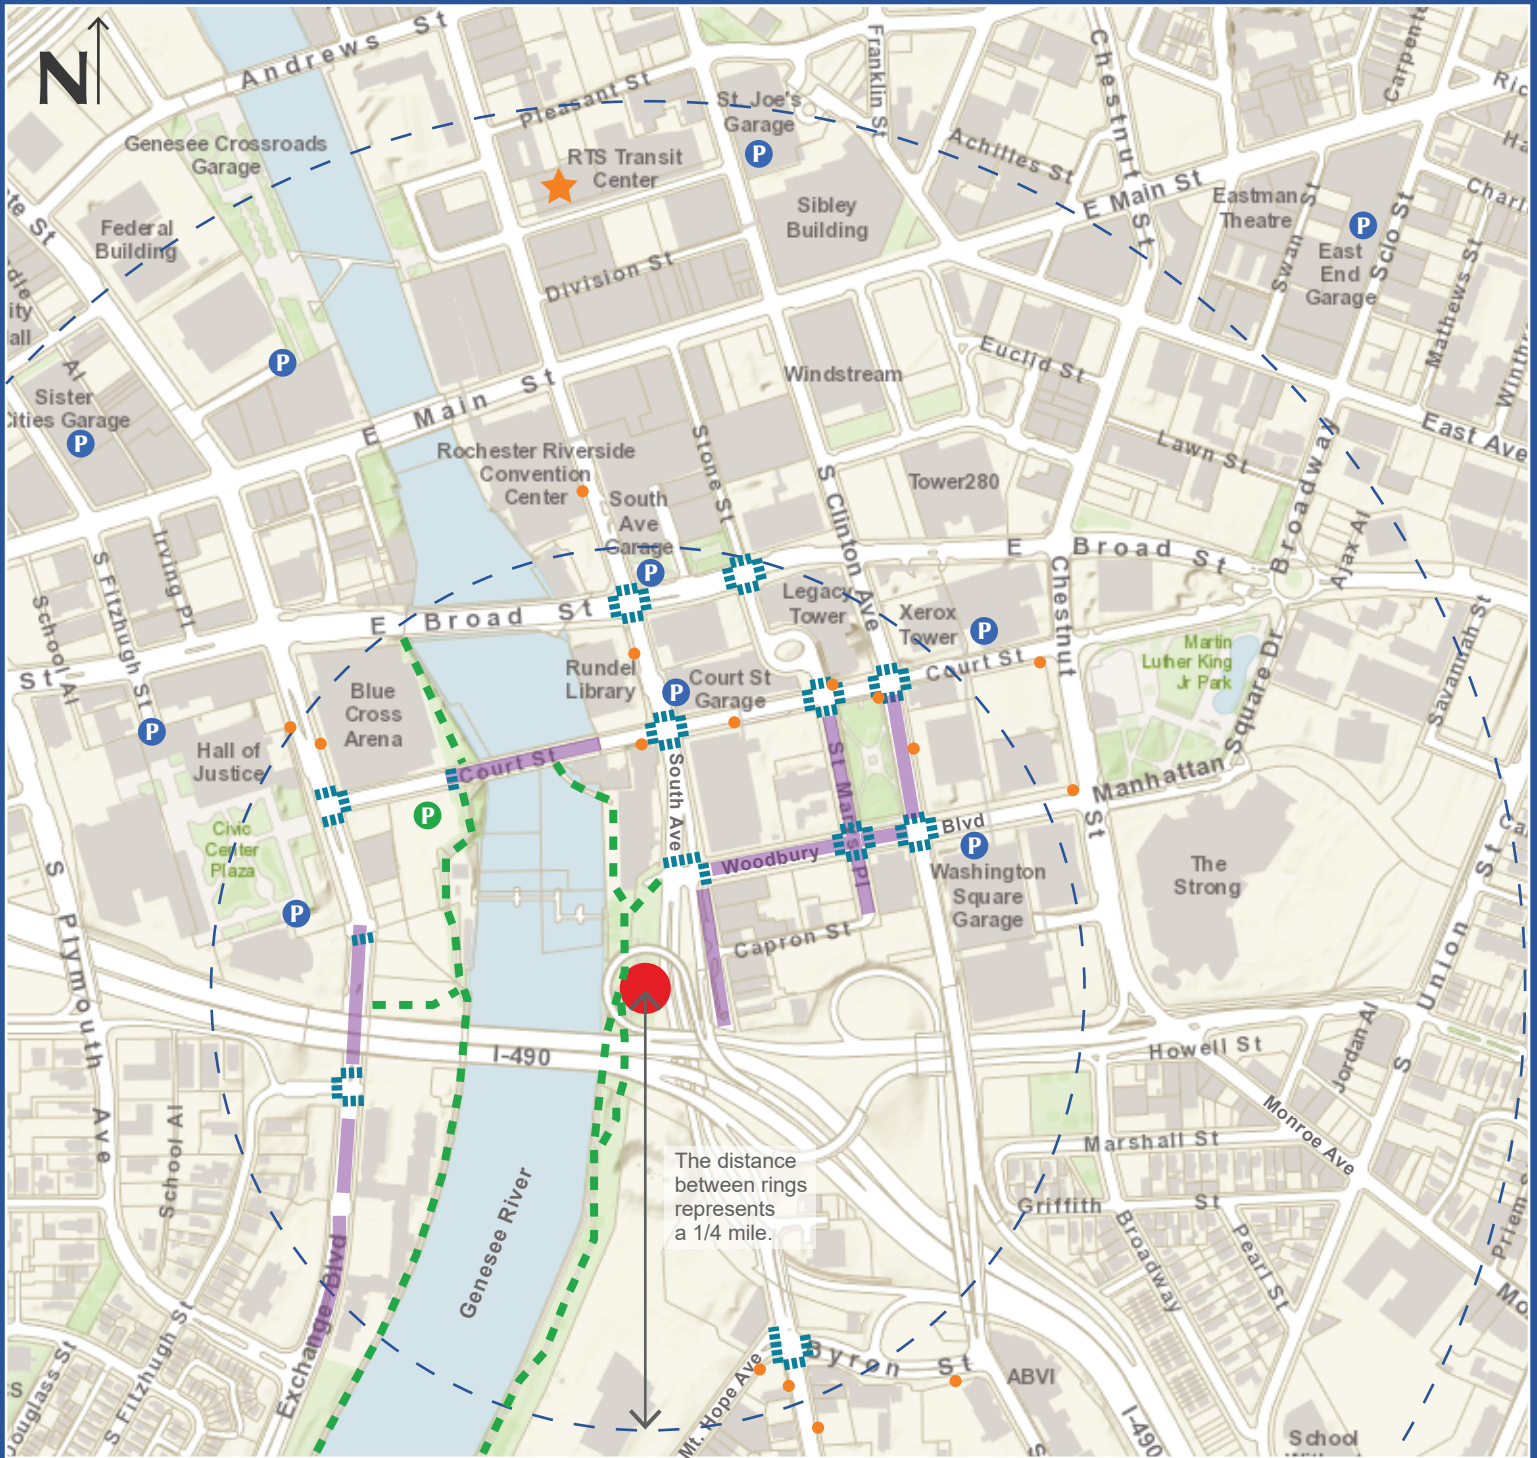

# Getting to the ROC City Skate Park

## LEGEND

- ROC City Skate Park
- - - Genesee Riverway Trail
- On-Street Metered Parking
- Pedestrian Crosswalk
- P Parking Garage
- P Surface Parking Lot
- Bus Stop
- ★ Transit Center

The official way to enter the skatepark is from the Genesee Riverway Trail, which can be accessed from Woodbury Boulevard, Court Street, and Mount Hope Avenue.