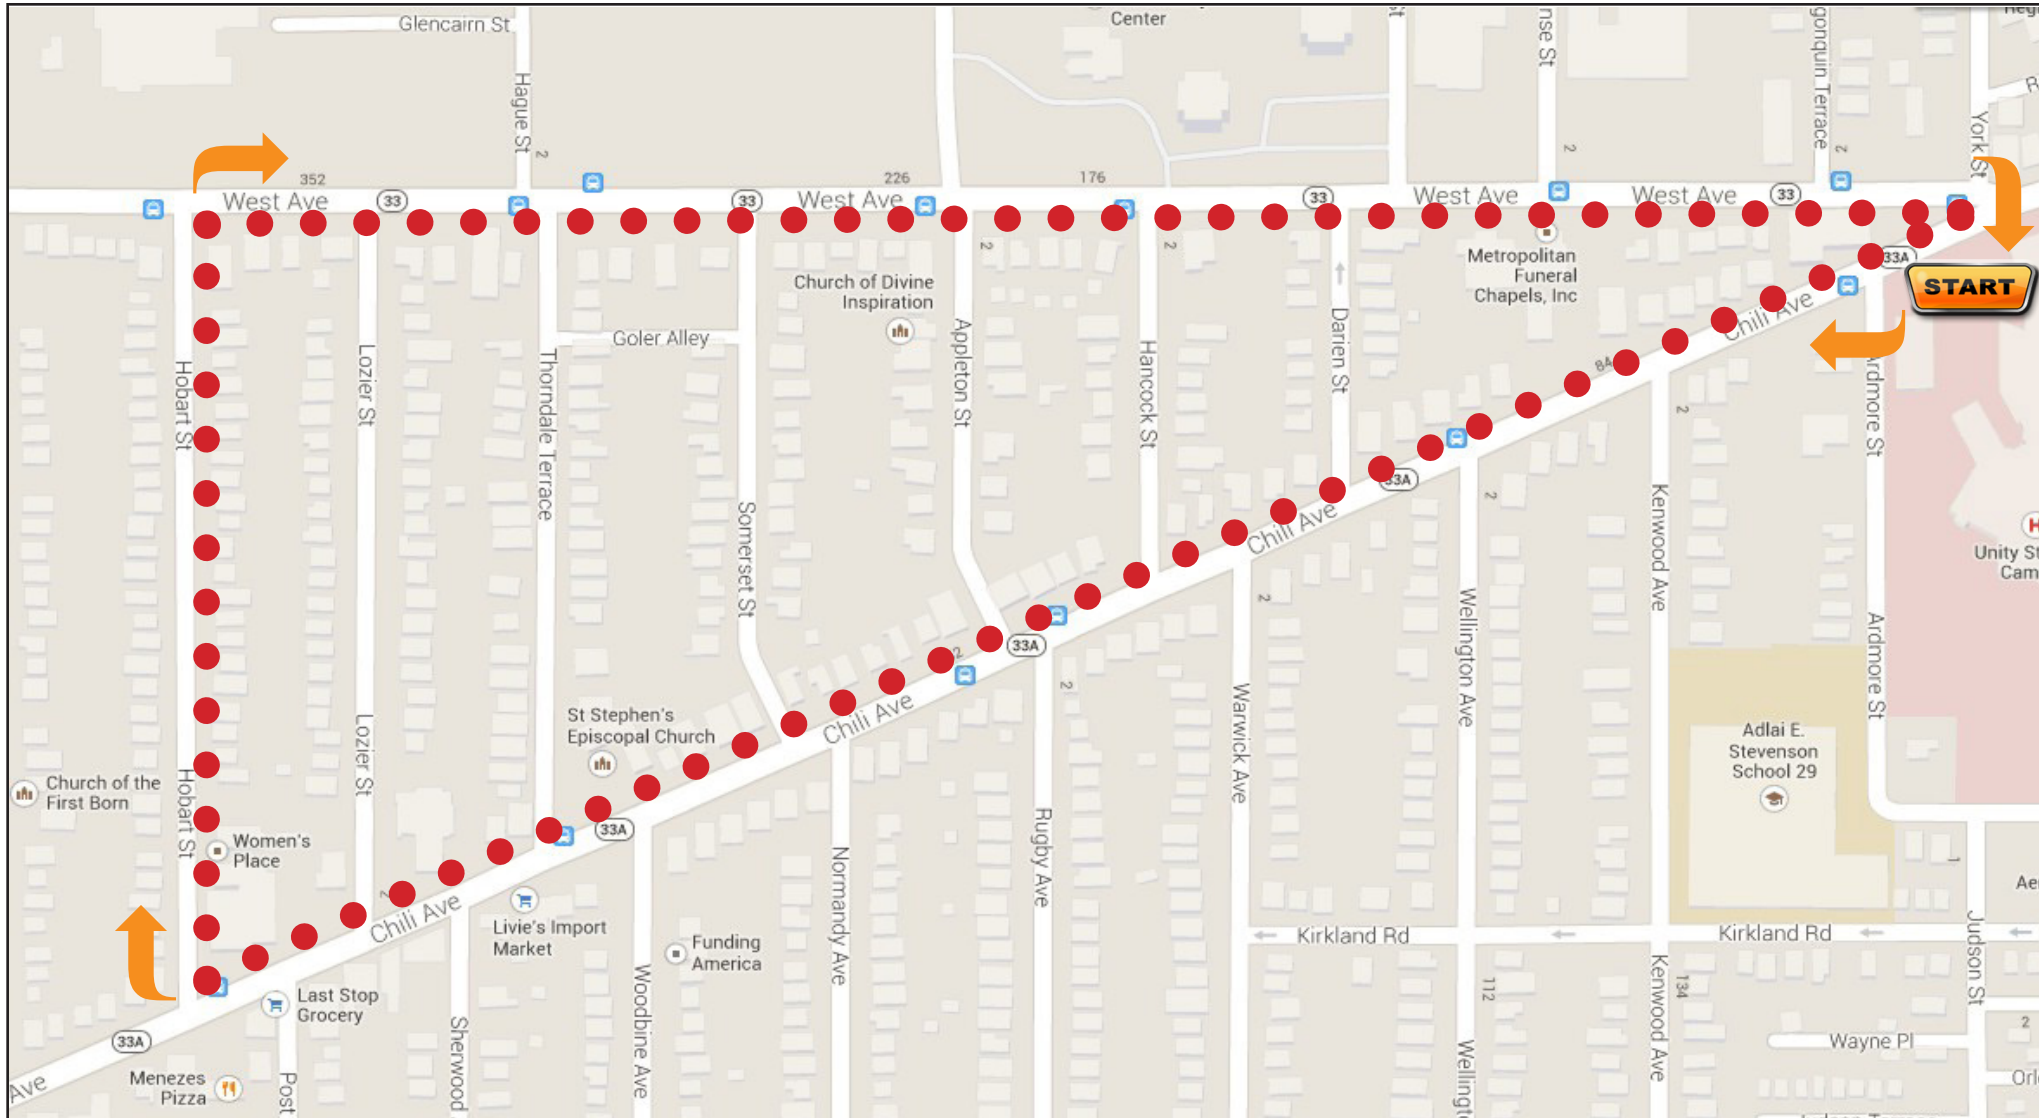

# Westside Triangle Neighborhood Assoc. Walking Route

[www.cityofrochester.gov/rochesterwalks](http://www.cityofrochester.gov/rochesterwalks)

CENTER FOR  
COMMUNITY HEALTH

This route is approximately a mile long