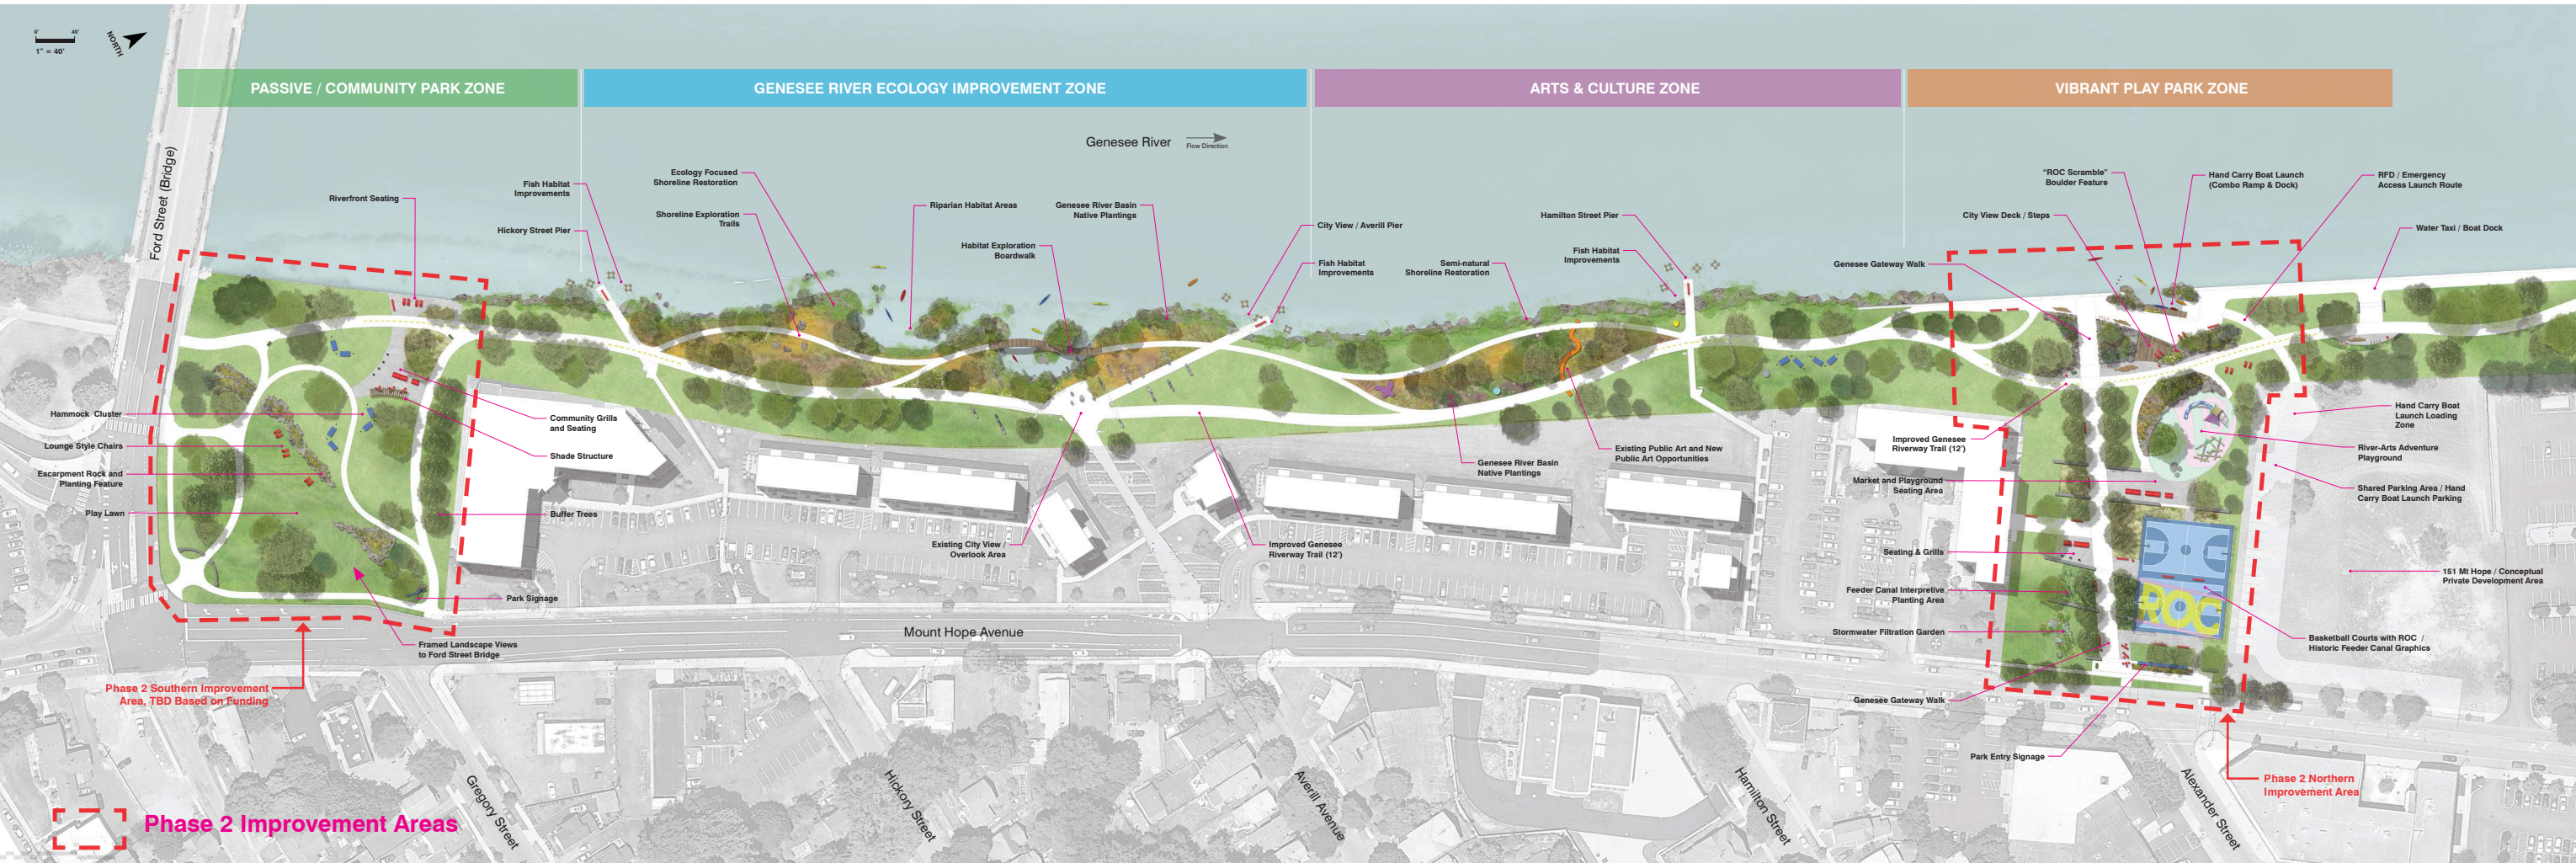

A long term vision for Genesee Gateway Park.

Updated Master Plan - Sketch level
 Erie Harbor Enhancements Phase 2 (Genesee Gateway Park)

Department of State